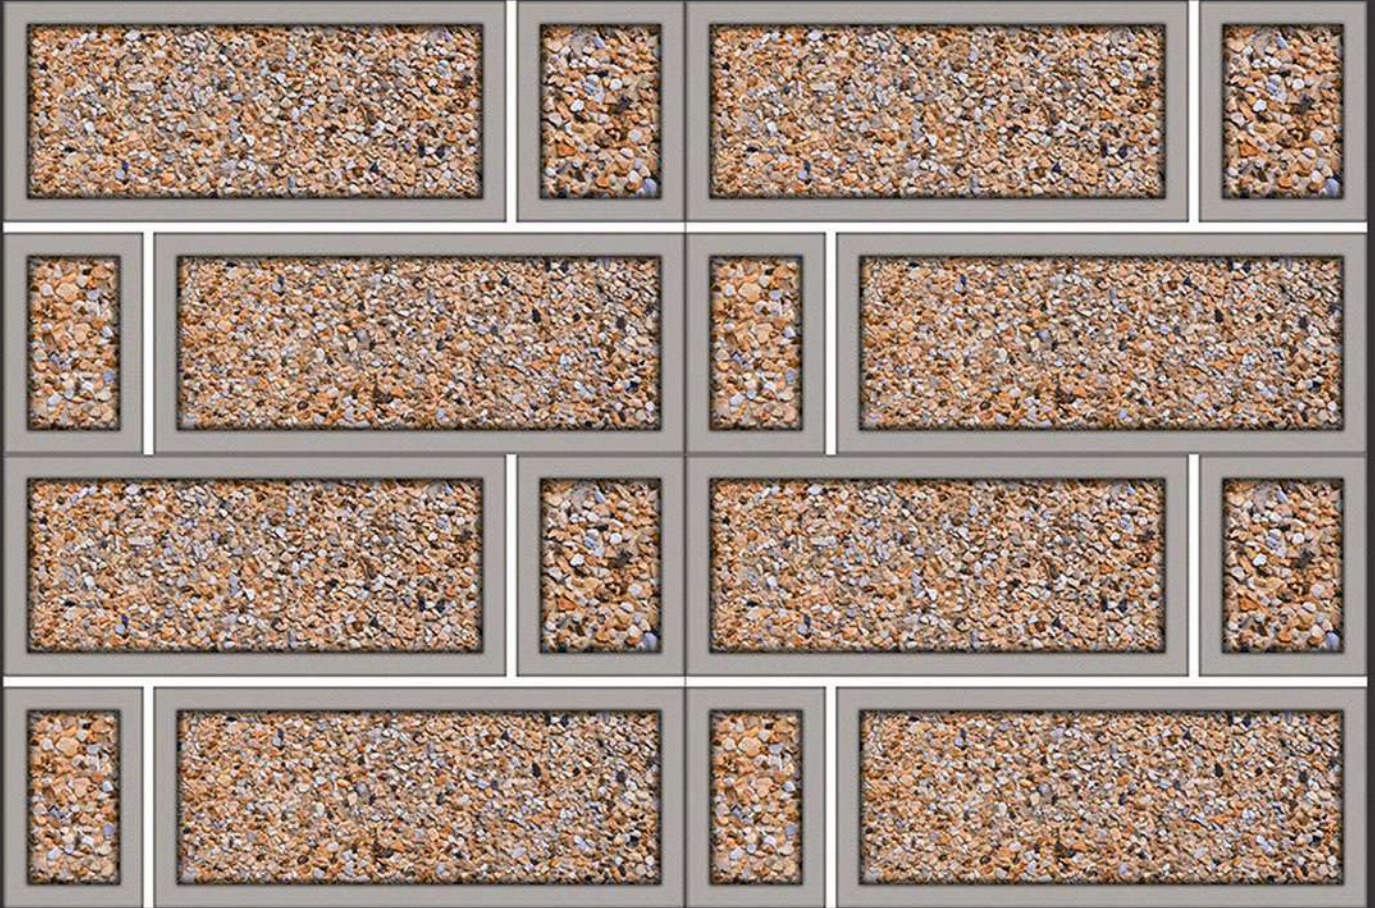

Available in Matt & Glossy