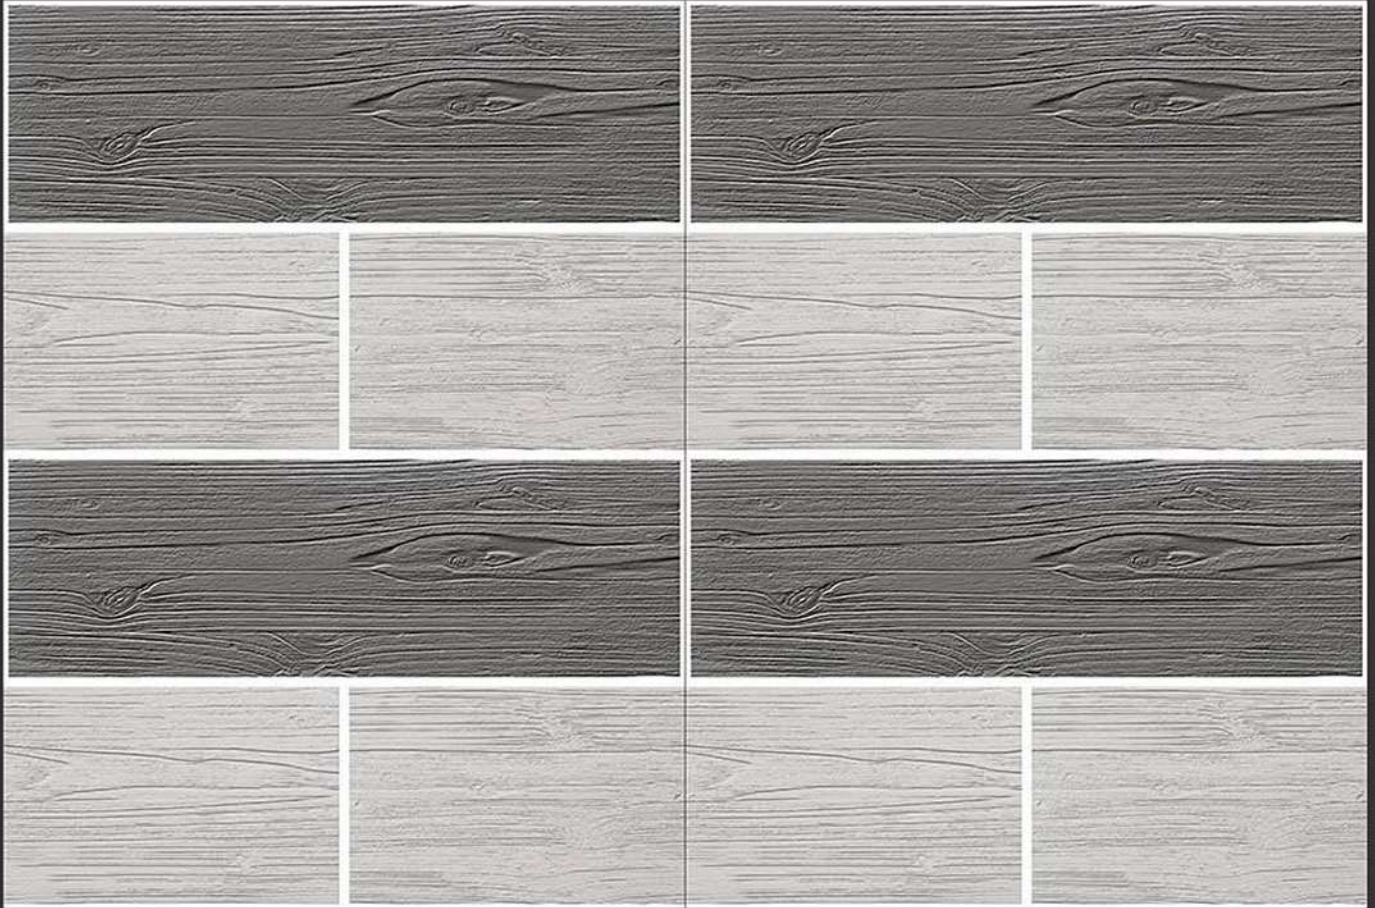

Available in Matt & Glossy