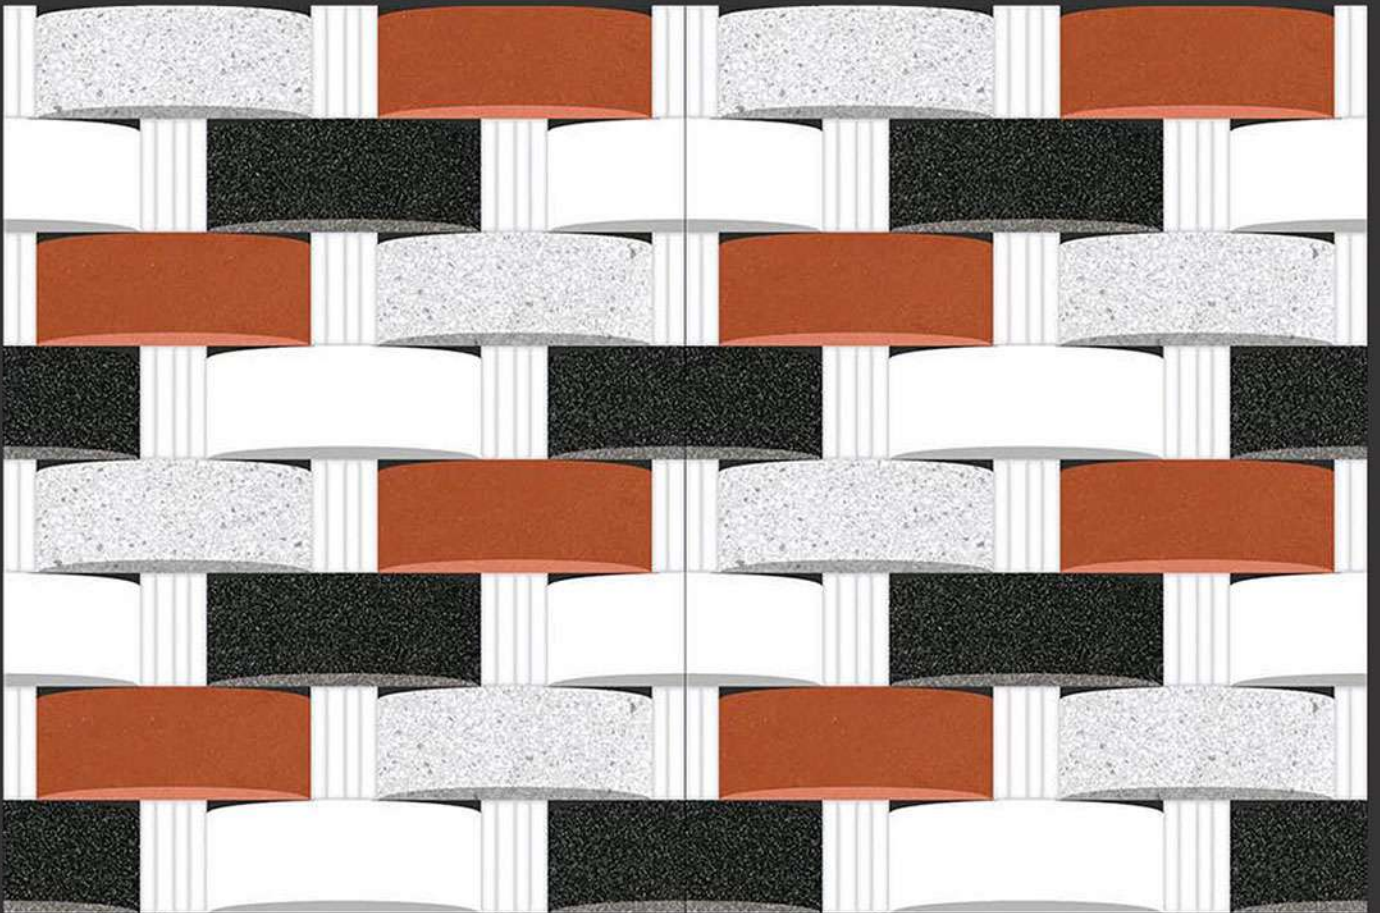

61155

Available in Matt & Glossy

Elevation Series

450 X 300 MM

61156

Available in Matt & Glossy

Elevation Series

450 X 300 MM