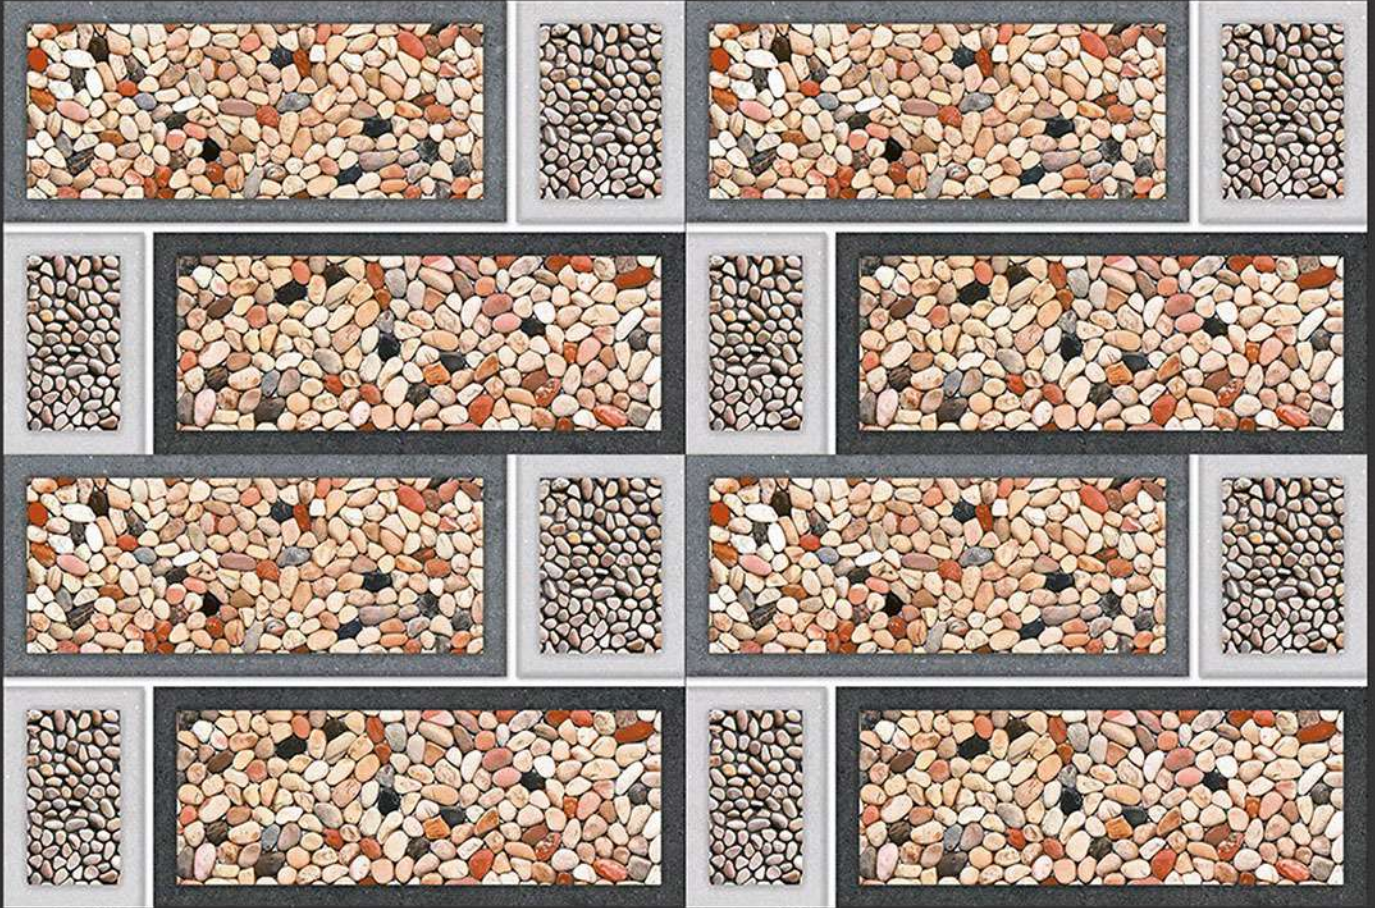

61123

Available in Matt & Glossy

Elevation Series

450 X 300 MM

61124

Available in Matt & Glossy

Elevation Series

450 X 300 MM