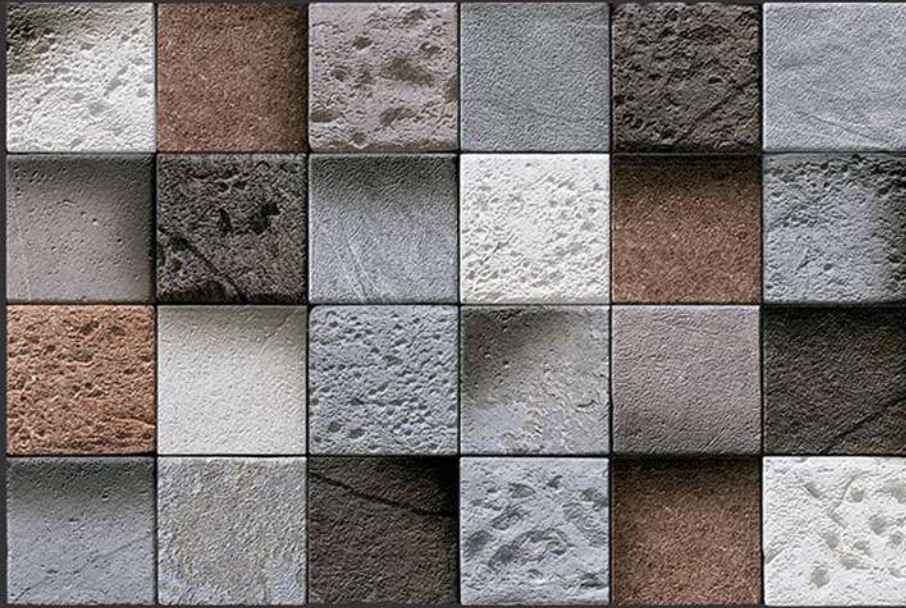

61169

Available in Matt & Glossy

Elevation Series

450 X 300 MM

61170

Available in Matt & Glossy

Elevation Series

450 X 300 MM