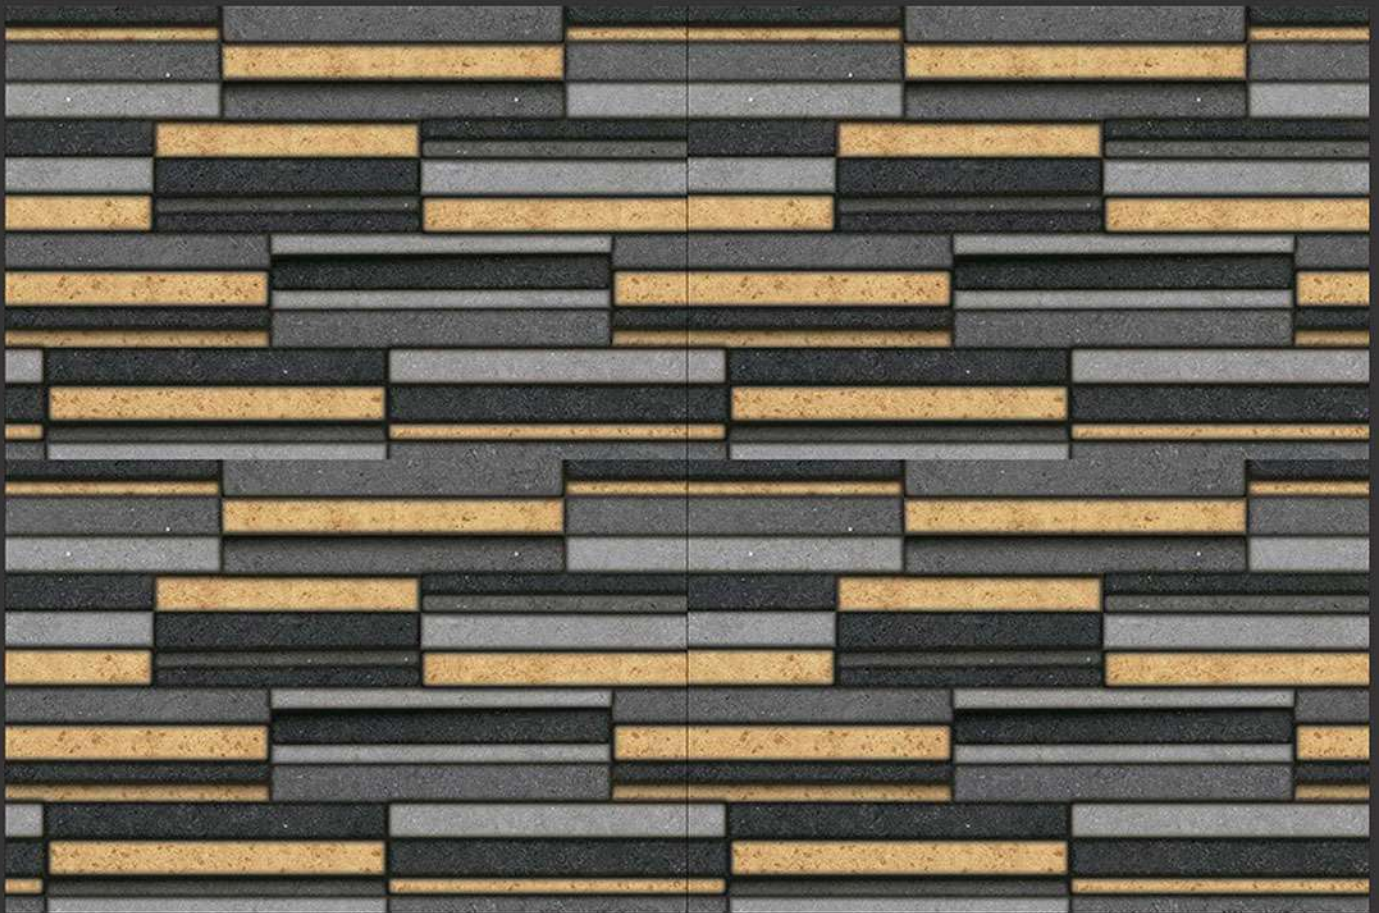

61165

Available in Matt & Glossy

Elevation Series

450 X 300 MM

61166

Available in Matt & Glossy

Elevation Series

450 X 300 MM