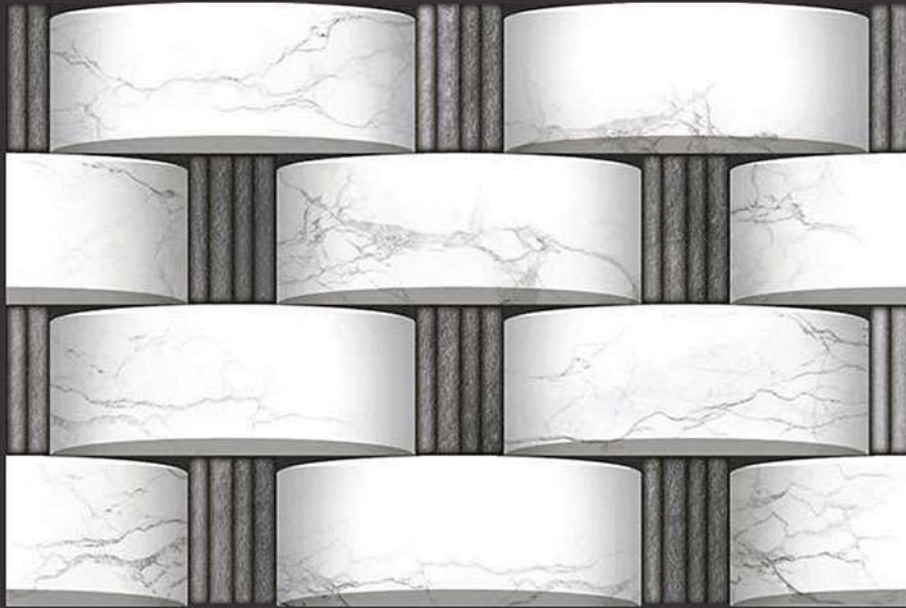

61155

Available in Matt & Glossy

Elevation Series

450 X 300 MM

61156

Available in Matt & Glossy

Elevation Series

450 X 300 MM