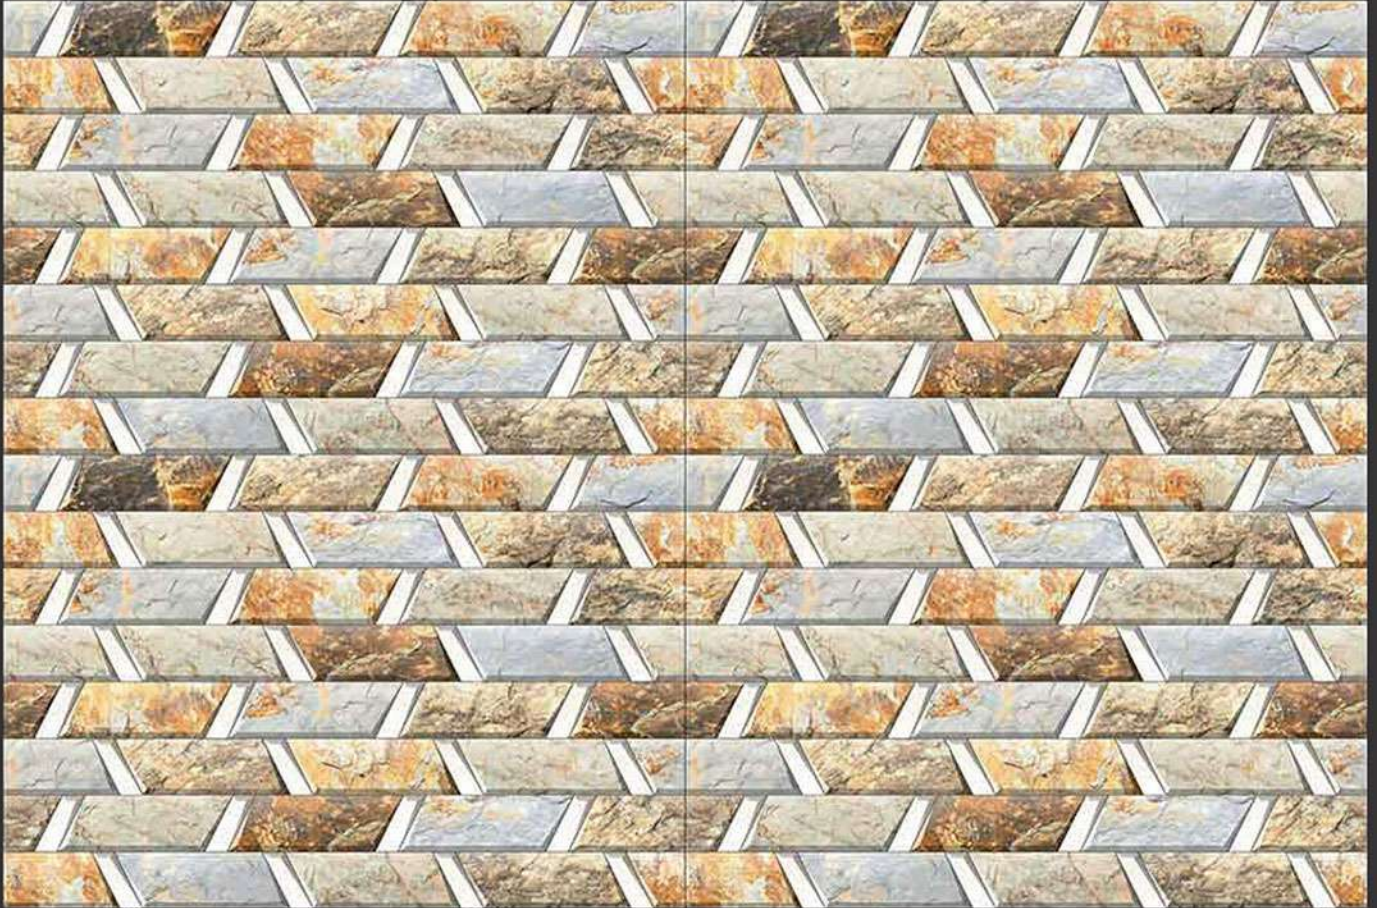

61141

Available in Matt & Glossy

Elevation Series

450 X 300 MM

61142

Available in Matt & Glossy

Elevation Series

450 X 300 MM