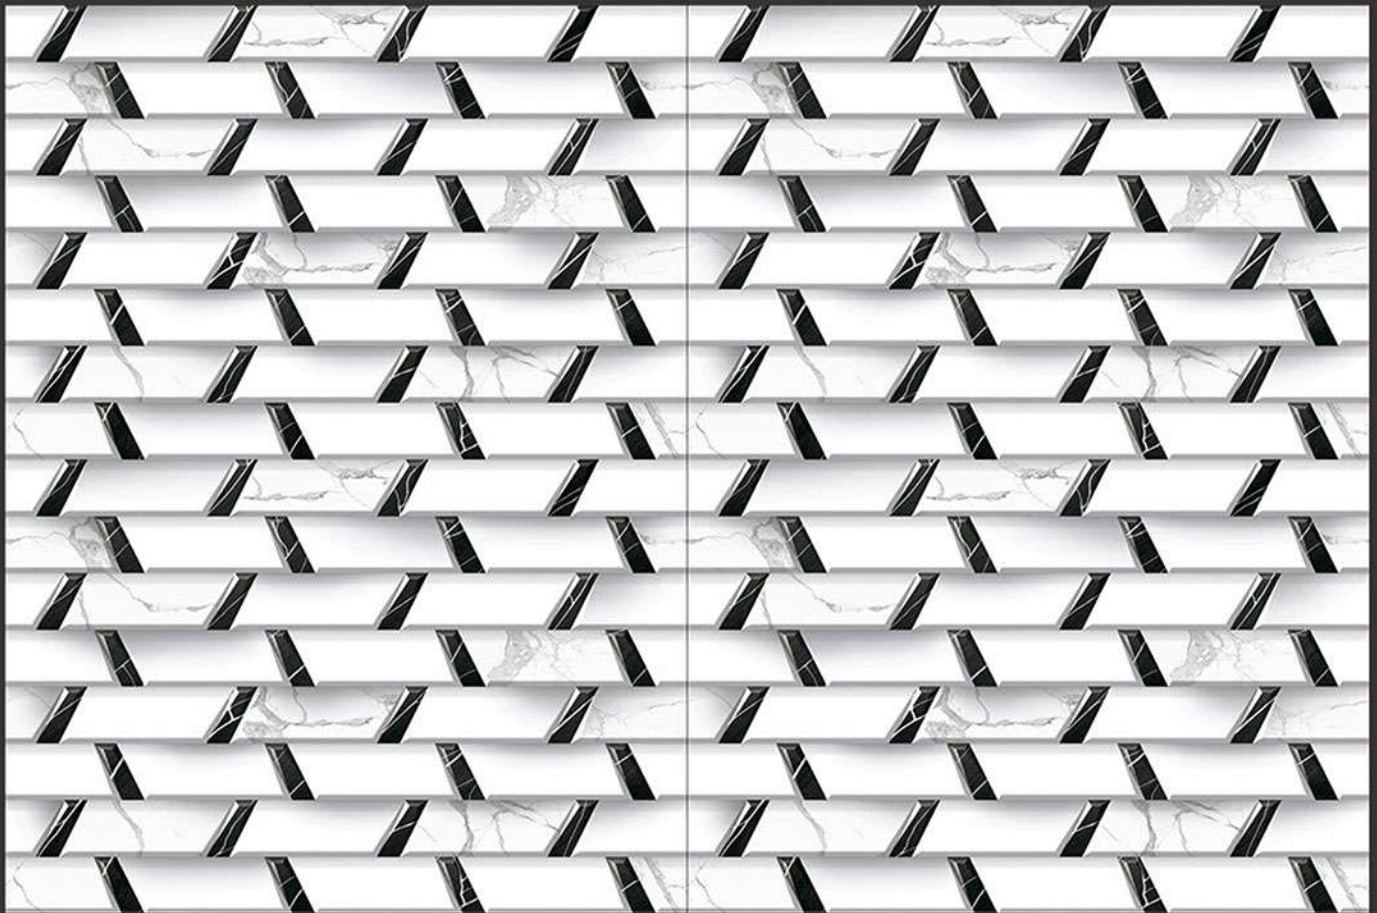

61149

Available in Matt & Glossy

Elevation Series

450 X 300 MM

61150

Available in Matt & Glossy

Elevation Series

450 X 300 MM