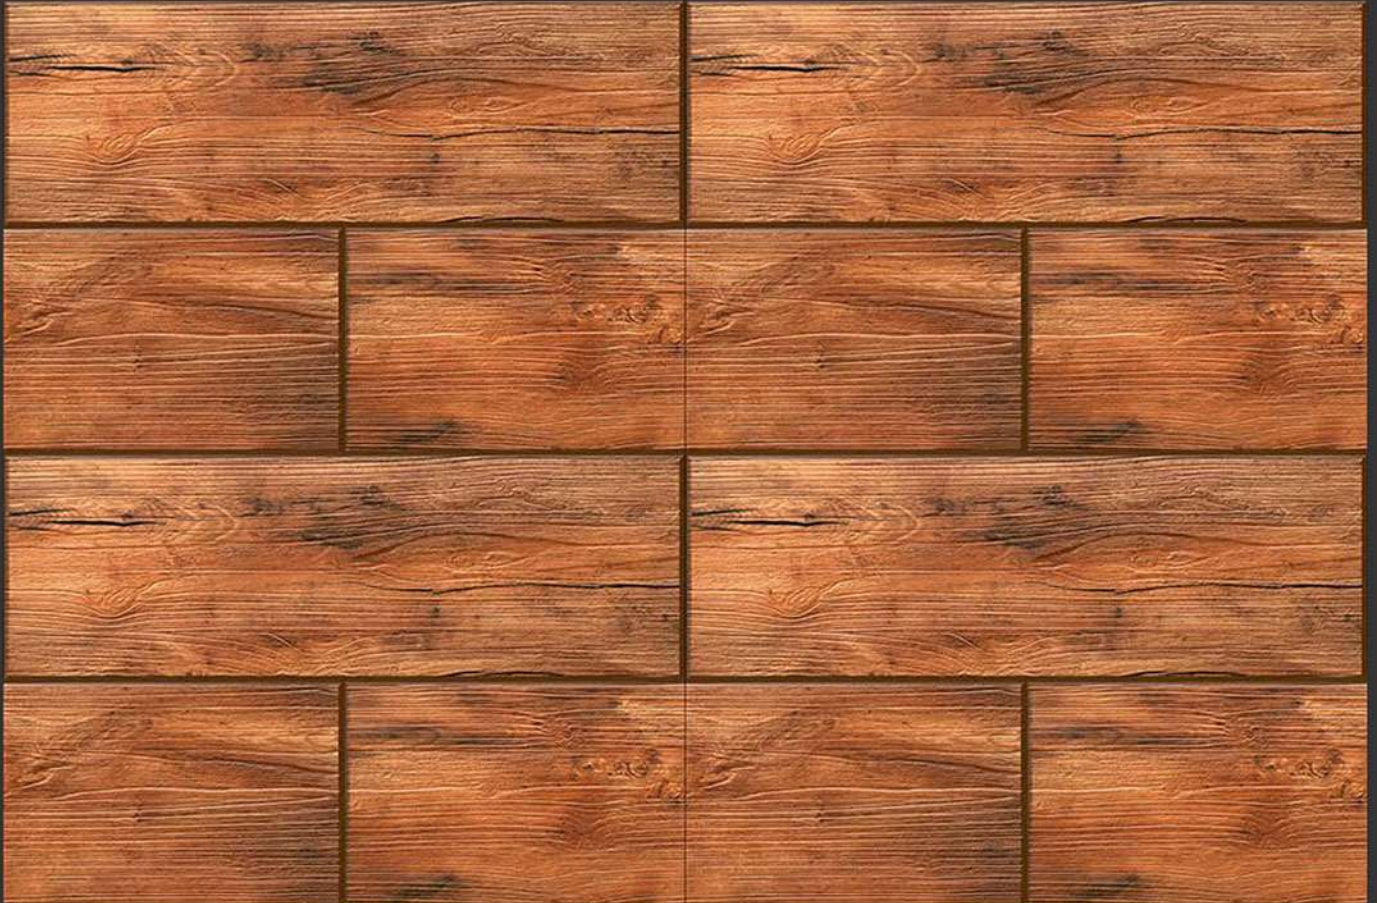

Rectified
Tiles

Random
Design

Elevation Series

450 X 300 MM

61106

Available in Matt & Glossy

Elevation Series

450 X 300 MM