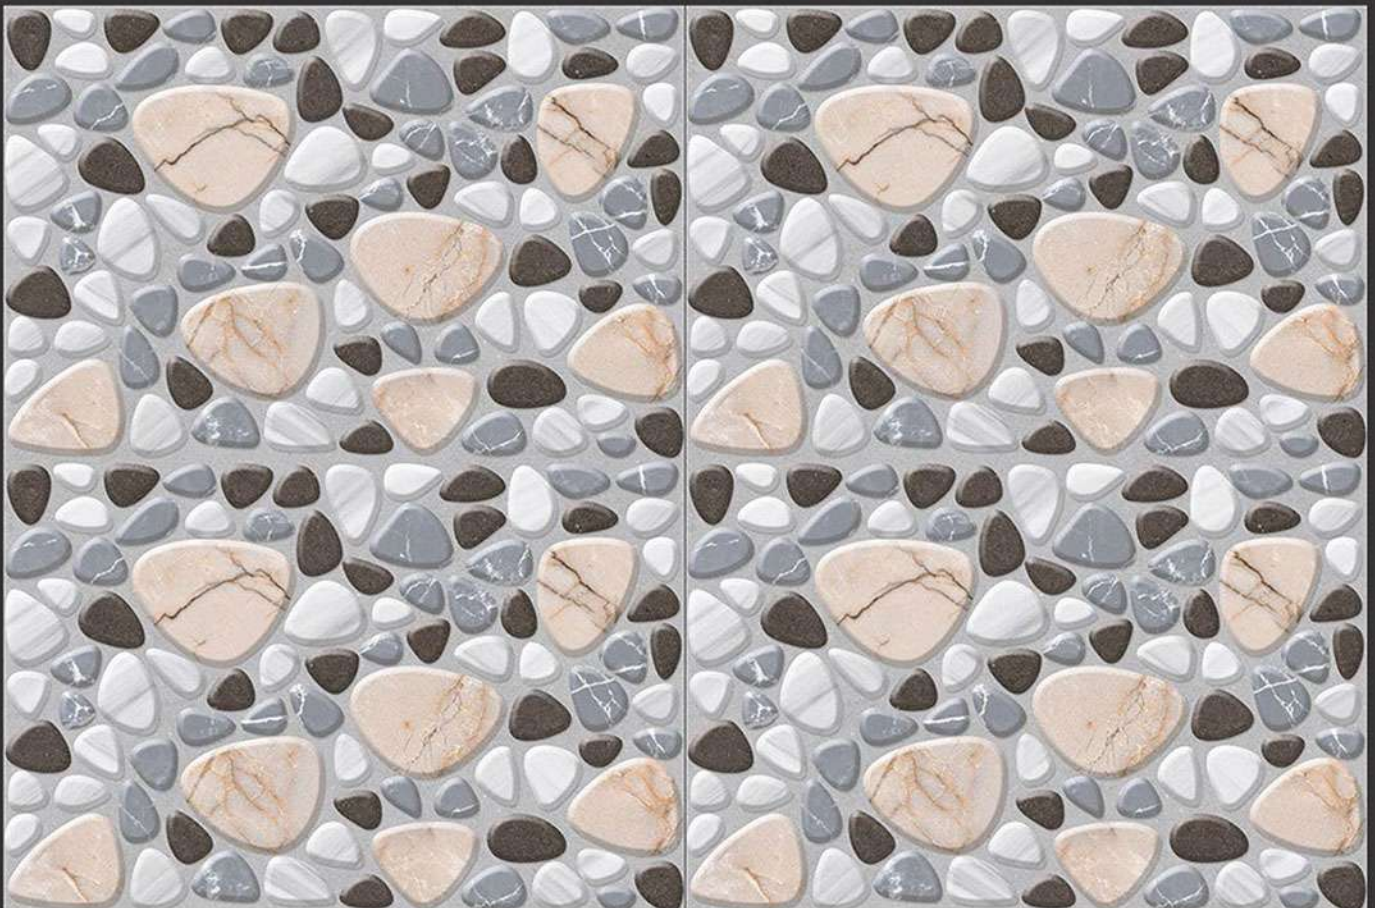

61159

Available in Matt & Glossy

Elevation Series

450 X 300 MM

61160

Available in Matt & Glossy

Elevation Series

450 X 300 MM