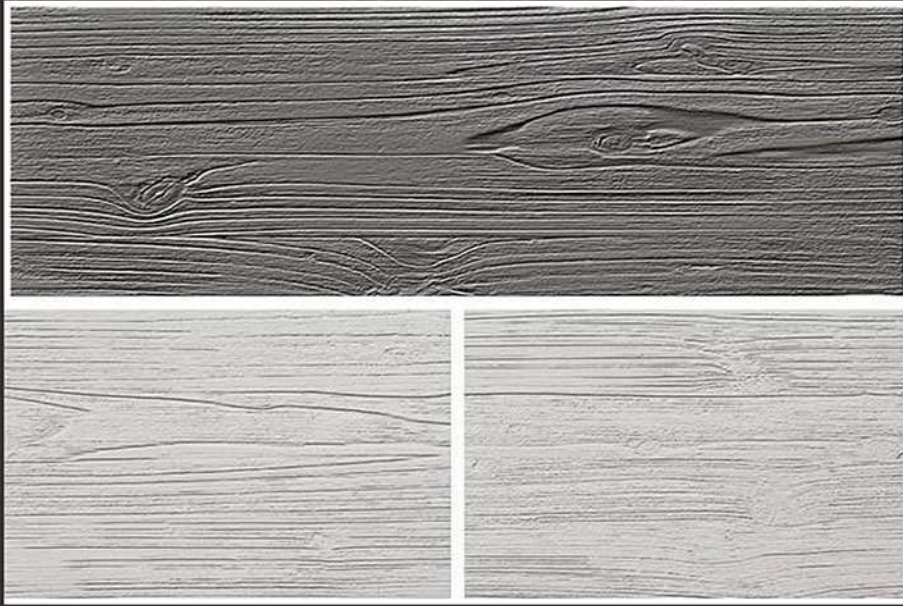

61107

Available in Matt & Glossy

Elevation Series

450 X 300 MM

61108

Available in Matt & Glossy

Elevation Series

450 X 300 MM