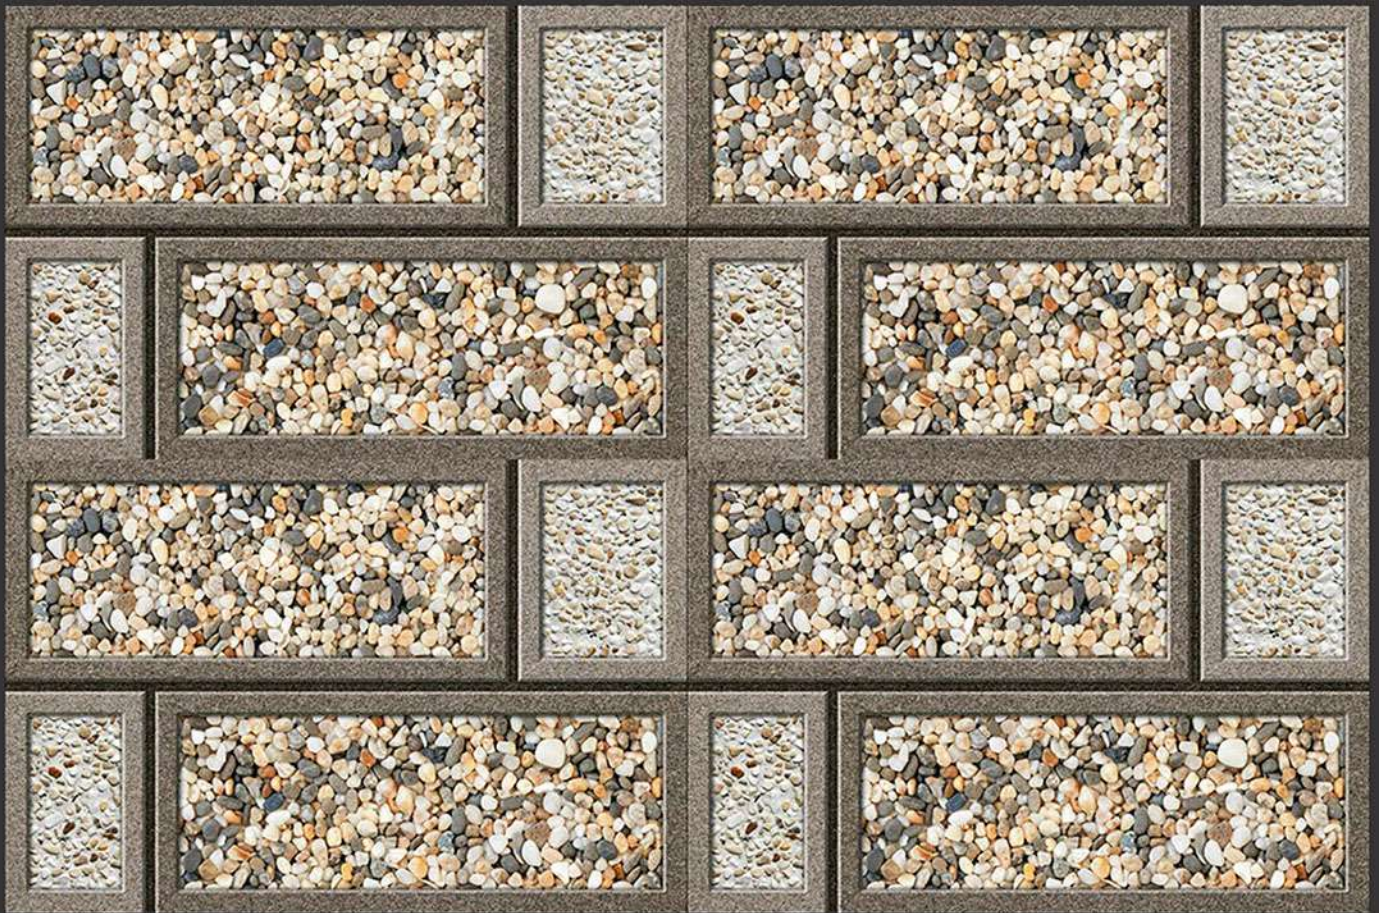

Available in Matt & Glossy