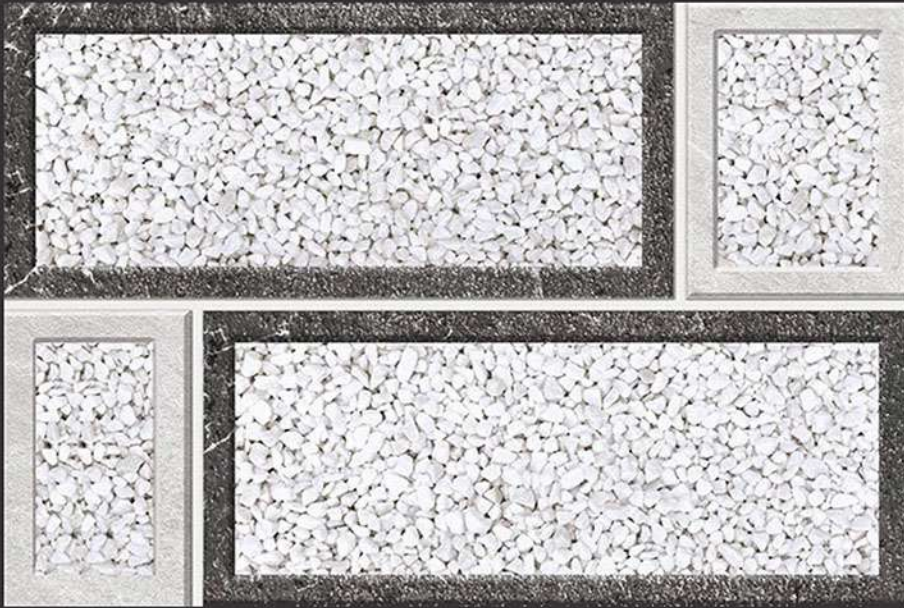

Elevation Series

450 X 300 MM

61122