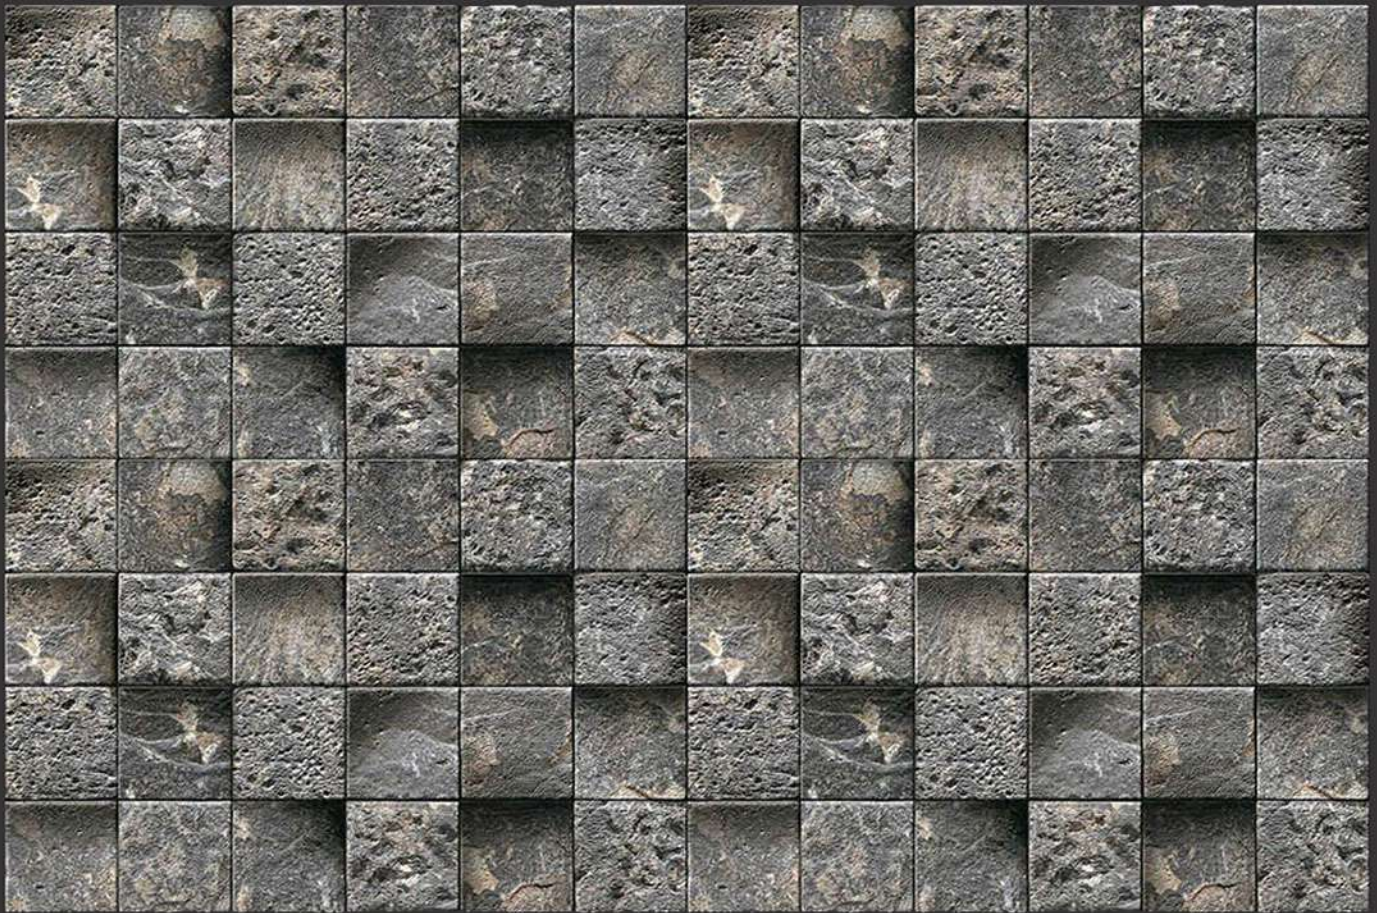

Available in Matt & Glossy